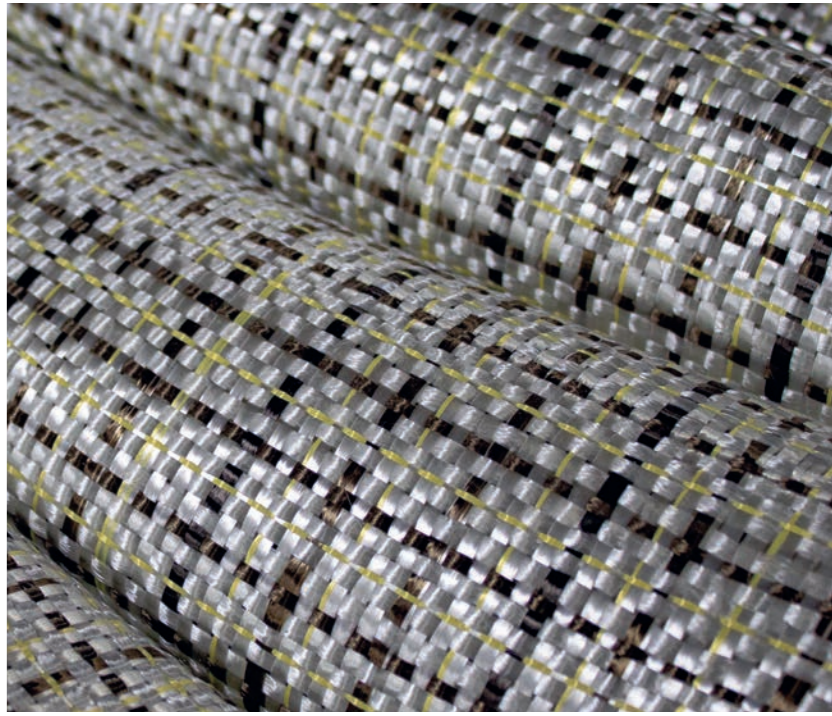

Leisure Pools® Composite Armour™

DuPont™ Kevlar®
DuPont™ Kevlar® offers resistance from stress and fatigue while boosting bend strength without stretching or shrinking.

Carbon Fibre
Carbon atoms are organized into a crystalline structure to produce a strength-to-weight ratio greater than even steel and titanium.

Basalt Fibre
Made from volcanic lava rock, basalt offers a naturally superior compression strength, providing increased resistance to fracture.