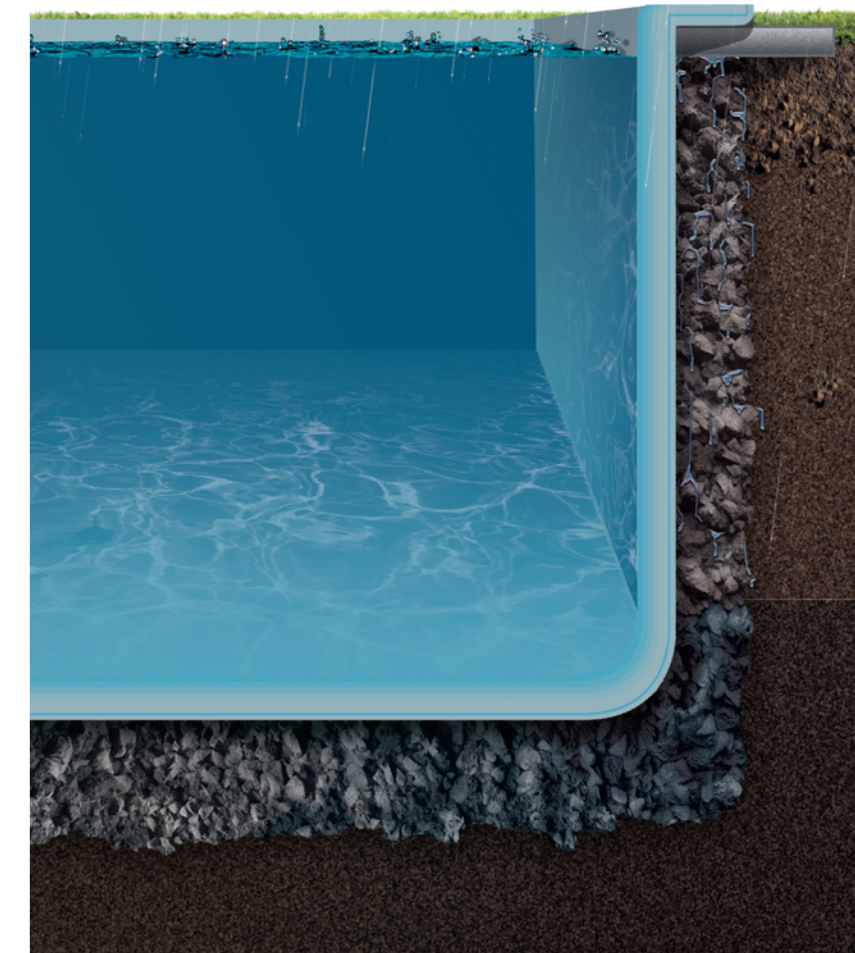

ViPoxy™ Vinyl Ester Resin