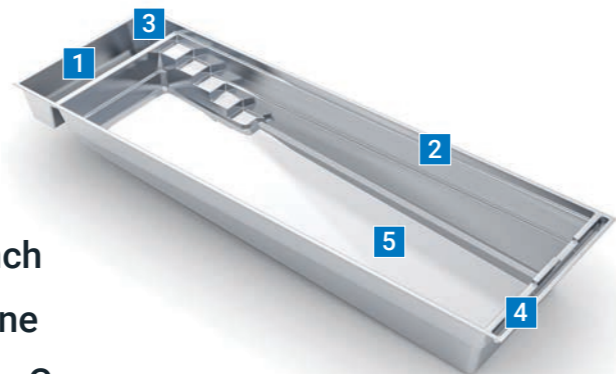

Modern Style
Medium Size

Definitive™

Sloping floor design. High waterline.

Definitive 12

Length: 12.00 m Width: 4.00 m
Depth: 1.20/1.80 m

Definitive 10.5

Length: 10.50 m Width: 4.00 m
Depth: 1.20/1.70 m

Definitive 9

Length: 9.00 m Width: 4.00 m
Depth: 1.20/1.60 m

Like the Cube, Definitive is characterized by its straightforwardness and minimalist design. With a sloping bottom alternative, Definitive offers a familiar swimming experience with a uniquely high waterline. The auto cover area is located at the front of the pool rather than the traditional deep end. Definitive offers a unique swimming experience.

1. Submerged Top Bench
2. Unique High Waterline
3. Built-In Area for Auto Cover
4. Dual Weir Hidden Skimmers
5. Sloping Bottom Floor

Dimensions shown may vary slightly due to improvements in the production process after completion of the brochure. Please contact your Leisure Pools Dealer for detailed information.