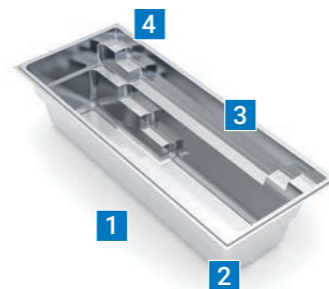

1. Flat Bottom Floor
2. Free Swimming Area
3. Entry & Exit Steps
4. Built-in Area for Auto Cover

Dimensions shown may vary slightly due to improvements in the production process after completion of the brochure. Please contact your Leisure Pools Dealer for detailed information.

Modern Style
Compact Size

Esprit™

Trim design. Comfortable fit.

Esprit

Length: 5.70 m Width: 2.25 m
Flat bottom depth: 1.35 m

The Esprit is a full 5.70 m long and offers enough space to extensively swim and relax with bench seating that runs the entire length. Its design makes it possible to place the pool close to the house or a fence. Thanks to the access steps at both ends of the bench, the Esprit offers flexible usage. This pool model from Leisure Pools® is a fully-fledged pool ideal for narrow properties.

1. Flat Bottom Floor
2. Unobstructed Swim Channel
3. Full Length Bench Seat
4. Entry & Exit Steps

Dimensions shown may vary slightly due to improvements in the production process after completion of the brochure. Please contact your Leisure Pools Dealer for detailed information.