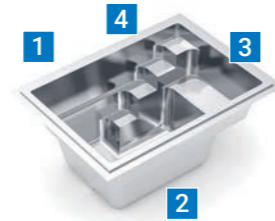

1. Flat Bottom Floor
2. Unobstructed Swim Channel
3. Full Length Bench Seat
4. Entry & Exit Steps

Dimensions shown may vary slightly due to improvements in the production process after completion of the brochure. Please contact your Leisure Pools Dealer for detailed information.

Modern Style
Compact Size

Fiji Plunge

Length: 2.95 m Width: 2.15 m
Flat bottom depth: 1.35 m

Fiji Plunge™

Compact. Joyful comfort.

The Fiji Plunge is the latest model in the plunge pool series from Leisure Pools®. This beautifully shaped pool with a classic design has an integrated bench that invites you to relax. With its compact size, the Fiji Plunge is suitable for almost any property, no matter how small, and can be installed very close to the house or fence.

1. Optimized for Limited Spaces
2. Flat Bottom Floor
3. Wide Bench Seating
4. Entry & Exit Steps

Dimensions shown may vary slightly due to improvements in the production process after completion of the brochure. Please contact your Leisure Pools Dealer for detailed information.