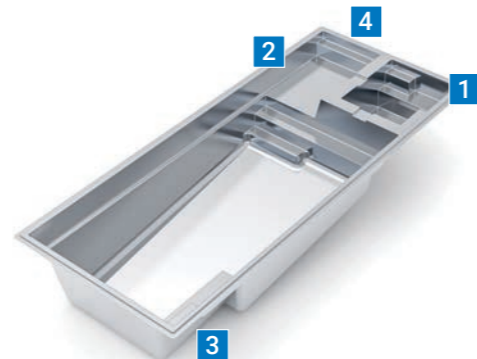

1. Unobstructed Swim Channel
2. Full Length Bench Seat
3. Entry & Exit Steps
4. IBuilt-In Area for Auto Cover

Dimensions shown may vary slightly due to improvements in the production process after completion of the brochure. Please contact your Leisure Pools Dealer for detailed information.

Modern Style
Medium Size

Limitless™

Feature-packed. Compact design.

Limitless 9

Length: 9.14 m Width: 4.00 m
Depth: 1.30/1.82 m

Limitless 8

Length: 7.90 m Width: 4.00 m
Depth: 1.30/1.70 m

The list of amazing features includes the full-size spa that is seamlessly integrated into the entire pool body. The unique overflow channels with two overflow bars create a dramatic waterfall effect. The Limitless is also equipped with a spacious shallow water zone, ideal for younger children. With a wide entry step to the shallow water area and another step leading into the pool, getting in and out of the pool is easy.

1. Built-In Spa
2. Integrated Splash Deck
3. Swim Out Bench
4. Entry & Exit Steps

Dimensions shown may vary slightly due to improvements in the production process after completion of the brochure. Please contact your Leisure Pools Dealer for detailed information.