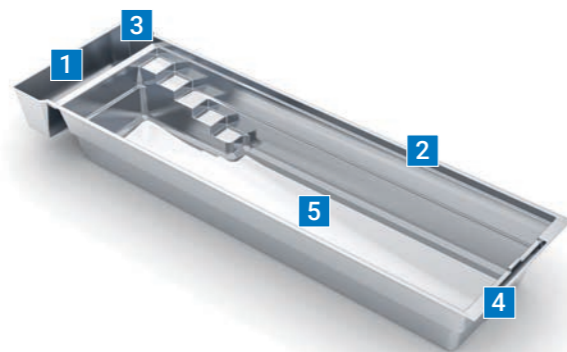

Modern Style
Medium Size

Linear™

Slim design. High waterline.

Like the Cube, Linear has a uniquely high waterline with a minimalist design. With a water depth of 1.50 m and a width of 3.30 m, it is ideal for smaller properties. The auto cover area is located at the front of the pool. This showcase pool design can be equipped with pool lighting that emphasizes the classic rectangular shape.

Linear 11

Length: 11.00 m Width: 3.30 m
Flat bottom depth: 1.50 m

Linear 10

Length: 10.00 m Width: 3.30 m
Flat bottom depth: 1.50 m

Linear 9

Length: 9.00 m Width: 3.30 m
Flat bottom depth: 1.50 m

Linear 8

Length: 8.00 m Width: 3.30 m
Flat bottom depth: 1.50 m

Linear 7

Length: 7.00 m Width: 3.30 m
Flat bottom depth: 1.50 m

Linear 6

Length: 6.00 m Width: 3.30 m
Flat bottom depth: 1.50 m

1. Submerged Top Bench
2. Unique High Waterline
3. Built-In Area for Auto Cover
4. Dual Weir Hidden Skimmers
5. Flat Bottom Floor