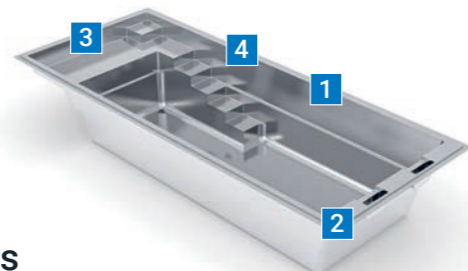

1. Built-In Spa
2. Integrated Splash Deck
3. Swim Out Bench
4. Entry & Exit Steps

Dimensions shown may vary slightly due to improvements in the production process after completion of the brochure. Please contact your Leisure Pools Dealer for detailed information.

Modern Style
Medium Size

Precision™

Streamlined stylish design. High waterline.

Precision 8

Length: 8.10 m Width: 3.30 m
Flat bottom depth: 1.50 m

Precision 7

Length: 7.10 m Width: 3.30 m
Flat bottom depth: 1.50 m

Precision 6

Length: 6.10 m Width: 3.30 m
Flat bottom depth: 1.50 m

Precision 5

Length: 5.10 m Width: 3.30 m
Flat bottom depth: 1.50 m

A special feature of this pool model is the extra-wide splash deck which extends over the entire front of the pool. Here you can beautifully relax in the water. The generous entry steps are positioned on the long side to save space and allow you to reach the spacious swimming area with a straight floor comfortably and safely. The Precision has a high waterline for a unique swimming experience.

1. Unique High Waterline
2. Dual Weir Hidden Skimmers
3. Large Splash Deck
4. Generous Entry Steps

Dimensions shown may vary slightly due to improvements in the production process after completion of the brochure. Please contact your Leisure Pools Dealer for detailed information.