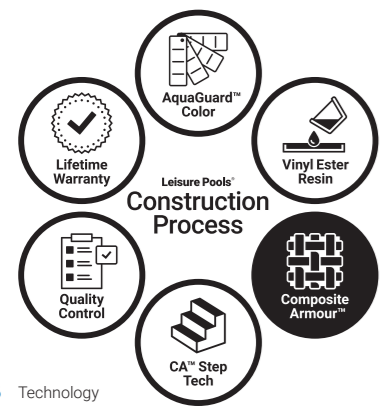

Leisure Pools® Composite Armour™

DuPont™ Kevlar®
DuPont™ Kevlar® offers resistance from stress and fatigue while boosting bend strength without stretching or shrinking.

Carbon Fibre
Carbon atoms are organized into a crystalline structure to produce a strength-to-weight ratio greater than even steel and titanium.

Basalt Fibre
Made from volcanic lava rock, basalt offers a naturally superior compression strength, providing increased resistance to fracture.