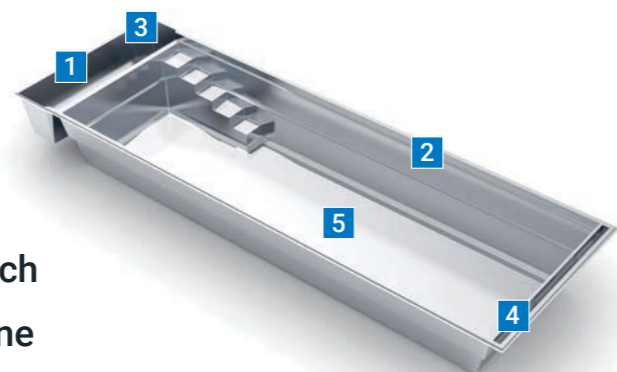

Modern Style
Medium Size

Cube™

Contemporary design. High waterline.

Cube 12

Length: 12.00 m Width: 4.00 m
Flat bottom depth: 1.50 m

Cube 10.5

Length: 10.50 m Width: 4.00 m
Flat bottom depth: 1.50 m

Cube 9

Length: 9.00 m Width: 4.00 m
Flat bottom depth: 1.50 m

The Cube is a breathtaking pool that is characterized by its straight lines and its minimalist design, while special attention was paid to optimal functionality. The granite bench mounted below the water surface serves not only as a relaxation and rest area but also as storage space for the electrically operated pool cover which is located underneath. The Cube has a particularly high waterline for a unique swimming experience.

1. Submerged Top Bench
2. Unique High Waterline
3. Built-In Area for Auto Cover
4. Dual Weir Hidden Skimmers
5. Flat Bottom Floor

Dimensions shown may vary slightly due to improvements in the production process after completion of the brochure. Please contact your Leisure Pools Dealer for detailed information.