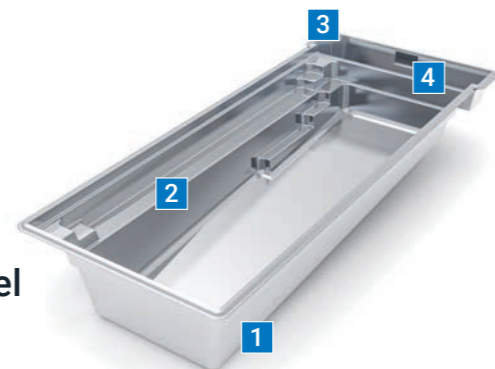

1. Unobstructed Swim Channel
2. Full Length Bench Seat
3. Entry & Exit Steps

Dimensions shown may vary slightly due to improvements in the production process after completion of the brochure. Please contact your Leisure Pools Dealer for detailed information.

Modern Style
Medium Size

Reflection™ with Cover Box

Style matched with safety.

Reflection 9.92

Length: 9.92 m Width: 3.80 m
Depth: 1.28/1.78 m

Reflection 8.92

Length: 8.92 m Width: 3.80 m
Depth: 1.28/1.72 m

Reflection 7.92

Length: 7.92 m Width: 3.80 m
Depth: 1.28/1.66 m

Leisure Pools® has developed the next generation of the Reflection by providing a built-in housing for an automatic pool cover. The advantages of a fully retractable cover are not only in the savings in heating costs but also in the fact that your pool remains free of leaves, dirt and insects while the cover can be automatically and discreetly rolled out of sight.