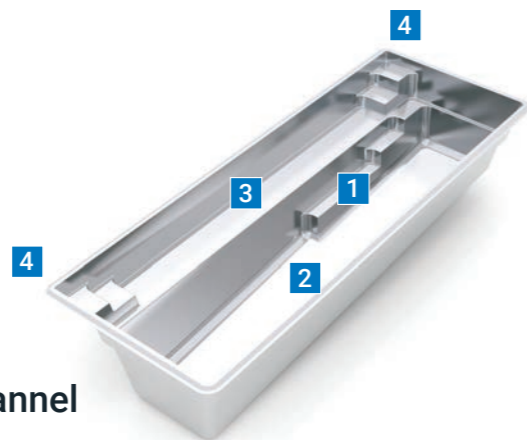

1. Unique High Waterline
2. Dual Weir Hidden Skimmers
3. Large Splash Deck
4. Generous Entry Steps

Dimensions shown may vary slightly due to improvements in the production process after completion of the brochure. Please contact your Leisure Pools Dealer for detailed information.

Modern Style
Medium Size

Harmony™

Classic style. Trim fit.

Harmony impresses with its modern and elegant design. Running the length of the pool is a full length bench complemented by access steps on both the shallower and deeper sides. This design ensures that the pool's deepest section remains well away from the home's base walls. Thus, the pool can be conveniently positioned closer to the house to meet many demanding space considerations.

Harmony 8

Length: 8.00 m Width: 2.90 m
Depth: 1.20/1.76 m

Harmony 7

Length: 7.00 m Width: 2.90 m
Depth: 1.20/1.70 m

Harmony 6

Length: 6.00 m Width: 2.90 m
Depth: 1.20/1.63 m

Harmony 5

Length: 5.00 m Width: 2.90 m
Depth: 1.20/1.57 m

1. Generous Entry Steps
2. Unobstructed Swim Channel
3. Full Length Bench Seat
4. Entry & Exit Steps

Dimensions shown may vary slightly due to improvements in the production process after completion of the brochure. Please contact your Leisure Pools Dealer for detailed information.