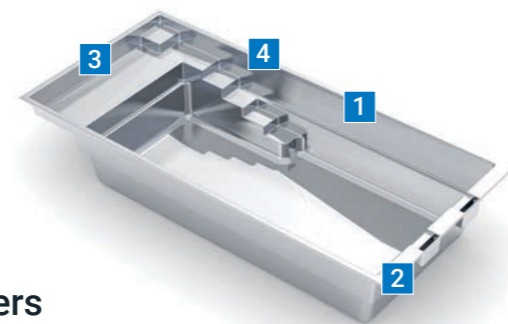

1. Unique High Waterline
2. Dual Weir Hidden Skimmers
3. Large Splash Deck
4. Generous Entry Steps

Dimensions shown may vary slightly due to improvements in the production process after completion of the brochure. Please contact your Leisure Pools Dealer for detailed information.

Modern Style
Medium Size

Elite 9

Length: 9.10 m Width: 3.80 m
Flat bottom depth: 1.50 m

Elite 8

Length: 8.10 m Width: 3.80 m
Flat bottom depth: 1.50 m

Elite™

Sleek, versatile design. High waterline.

The Elite offers a particularly wide shallow water zone at the front of the pool, this way providing plenty of space to relax in the water. A space-saving staircase integrated on the long side leads directly into the spacious swimming area.