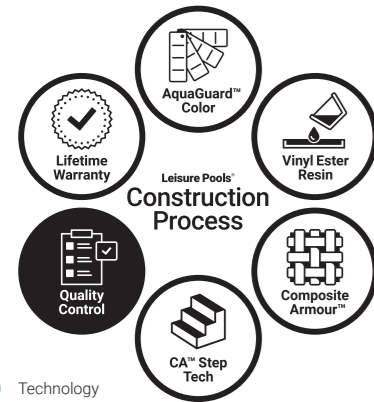

Composite Armour™ Step Technology

Stringent quality control is part of every step of the manufacturing process.

Yes, our standards are strict. That is because we confidently construct our pools with care and pride. Once the shell is separated from the mold and passes an extremely thorough inspection, it is ready to be delivered to your home for installation. A lot of thought goes into the entire process, but the end result speaks volumes.

Multiplying the design.

The resulting mold is then wheeled through various stations of our environmentally controlled manufacturing facility, where a team of glass laminators reference benchmarked standards and construct a composite fiberglass pool.

Hitting the mark.

Quality control measures include batch testing of raw materials for flexural and tensile strength, cure percentages, barcol hardness, burn and boil limits and thickness inspections in precise locations on every manufactured pool shell.

Certified Quality Control

Protecting your investment while providing you peace of mind.

We understand. You want to make the right decision. We believe it is important to know the company from which you purchase your fiberglass swimming pool will stand behind its product. We give you this peace of mind by offering a lifetime structural guarantee on our pools.