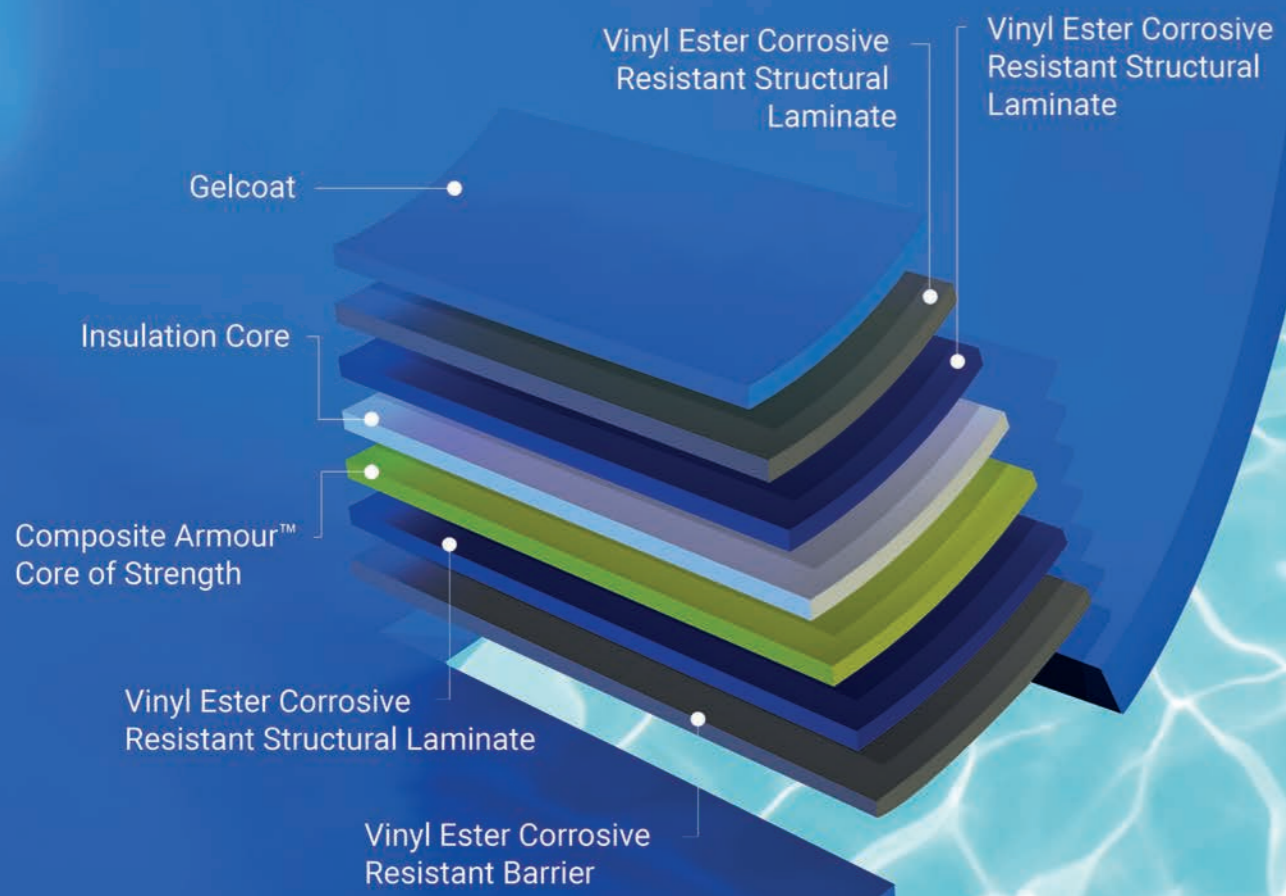

AquaGuard X® Colour System

Seven layers of groundbreaking quality

A high-tech, proprietary blend of protective resin.

When combined and strategically embedded with Vinyl Ester Resin-reinforced fibreglass, these fibres form a composite matrix of structure and strength, designed to leverage stability against external pressures.